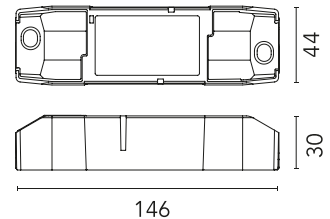

Continuous current power supply of 13-42W, 220/240V - 50/60Hz with power current selected through adjustable 300 mA - 13W / 350 mA - 15W / 400 mA - 18W / 450 mA - 20W / 500 mA - 22W / 550 mA - 24W / 600 mA - 27W / 650 mA - 29W / 700 mA - 31W / 750 mA - 32W / 800 mA - 33W / 850 mA - 35W / 900 mA - 38W / 950 mA - 40W / 1000/1050 mA - 42W switch.

Are you a professional and your project needs consulting and support?

[BOOK AN APPOINTMENT](#)