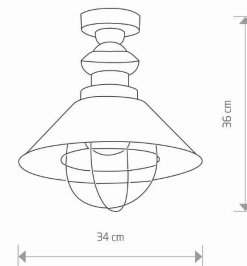

LUMINAIRE MODEL

GARRET
9247

CATALOGUE GROUP
COUNTRY OF ORIGIN

—
MADE IN POLAND

LIGHT SOURCE **E27**
 LIGHT SOURCES TYPE **Replaceable**
 MAXIMUM WATTAGE **25W only LED**
 LAMP INCLUDES SOURCE OF LIGHT **No**
 NUMBER OF LIGHT SOURCES **1**
 IP **IP20**
Interior use

PACKAGE DIMENSIONS (L/W/H) **36cm/36cm/20cm**

NET/GROSS WEIGHT **1.15kg/1.4kg**

ASSEMBLY METHOD **Bridge**

LEADING/SUPPLEMENTARY COLOR **Chocolate, Copper**

MATERIALS **Painted steel**

STYLE **Industrial**

ELECTRICAL SECURITY CLASS **I**

POWER SUPPLY **~220-230V/50/60Hz**

DIMENSIONS

5 903139924795