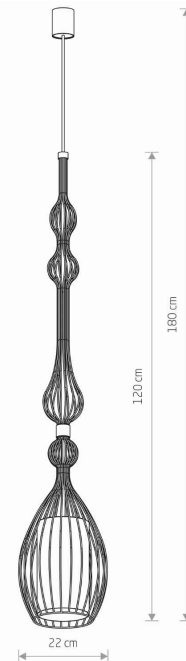

LUMINAIRE MODEL

ABI L
8864

CATALOGUE GROUP
COUNTRY OF ORIGIN

—
MADE IN POLAND

LIGHT SOURCE **E27**
 LIGHT SOURCES TYPE **Replaceable**
 MAXIMUM WATTAGE **25W only LED**
 LAMP INCLUDES SOURCE OF LIGHT **No**
 NUMBER OF LIGHT SOURCES **1**
 IP **IP20**
Interior use

PACKAGE DIMENSIONS (L/W/H) **28,5cm/26cm/78,5cm**

NET/GROSS WEIGHT **2.13kg/2.61kg**

ASSEMBLY METHOD **Bridge**

LEADING/SUPPLEMENTARY COLOR **Black**

MATERIALS **Painted steel,Fabric**

STYLE **Modern**

ELECTRICAL SECURITY CLASS **I**

POWER SUPPLY **~220-230V/50/60Hz**

DIMENSIONS

5 903 139886499