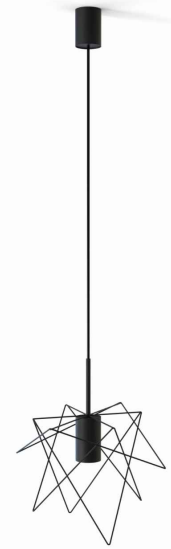

LUMINAIRE MODEL

GSTAR
7795

CATALOGUE GROUP
COUNTRY OF ORIGIN

—
MADE IN POLAND

LIGHT SOURCE **GU10**
 LIGHT SOURCES TYPE **Replaceable**
 MAXIMUM WATTAGE **10W only LED**
 LAMP INCLUDES SOURCE OF LIGHT **No**
 NUMBER OF LIGHT SOURCES **1**
 IP **IP20**
Interior use

PACKAGE DIMENSIONS (L/W/H) **39cm/39cm/30.5cm**
 NET/GROSS WEIGHT **0.8kg/1.44kg**
 ASSEMBLY METHOD **Bridge**
 LEADING/SUPPLEMENTARY COLOR **Black**
 MATERIALS **Painted steel**
 ELECTRICAL SECURITY CLASS **I**
 POWER SUPPLY **220-230V/50/60Hz**

DIMENSIONS