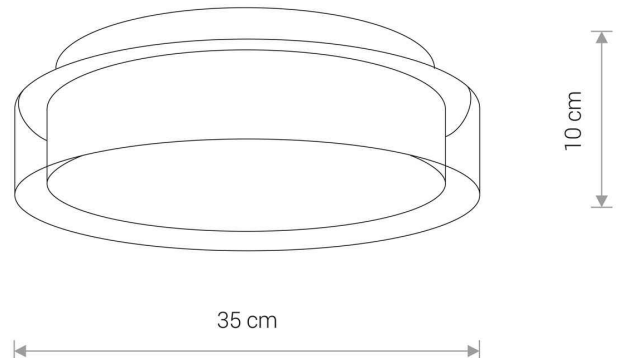

LUMINAIRE MODEL

**PAN LED M**  
**8174**

CATALOGUE GROUP  
COUNTRY OF ORIGIN

—  
**MADE IN P.R.C.**

LIGHT SOURCE **LED**  
 LIGHT SOURCES TYPE **Integrated**  
 MAXIMUM WATTAGE **17W**  
 LAMP INCLUDES SOURCE OF LIGHT **Yes**  
 IP **IP44**  
**Interior use**  
 LIFETIME **20000h**

THIS PRODUCT 8174 CONTAINS A LIGHT SOURCE 7907 OF ENERGY EFFICIENCY CLASS: E

PACKAGE DIMENSIONS **41cm/40cm/16cm**  
(L/W/H)

NET/GROSS WEIGHT **2.7kg/3.16kg**

ASSEMBLY METHOD **Direct assembly**

LEADING/SUPPLEMENTARY COLOR **Transparent, Chrome**

MATERIALS **Glass, Chrome plated steel**

STYLE **Modern**

ELECTRICAL SECURITY CLASS **I**

POWER SUPPLY **~220-230V/50/60Hz**

DIMENSIONS

5 903139817493

Item No.	POWER	COLOR TEMP	LUMEN	BEAM ANGLE	CRI	IP	LED BRAND	DRIVER BRAND	LIFETIME	WARRANTY
8174	17W	4000K	1000lm	120°	≥80	IP44	—	—	20000h	—