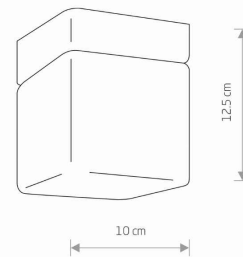

LUMINAIRE MODEL

SIS
9506

CATALOGUE GROUP
COUNTRY OF ORIGIN

—
MADE IN P.R.C.

LIGHT SOURCE **G9**
 LIGHT SOURCES TYPE **Replaceable**
 MAXIMUM WATTAGE **10W only LED**
 LAMP INCLUDES SOURCE OF LIGHT **No**
 NUMBER OF LIGHT SOURCES **1**
 IP **IP44**
Interior use

PACKAGE DIMENSIONS (L/W/H) **15cm/15cm/17.5cm**

NET/GROSS WEIGHT **0.5kg/0.76kg**

ASSEMBLY METHOD **Direct assembly**

LEADING/SUPPLEMENTARY COLOR **White, Chrome**

MATERIALS **Glass, Chrome plated steel**

STYLE **Modern**

ELECTRICAL SECURITY CLASS **I**

POWER SUPPLY **~220-230V/50/60Hz**

DIMENSIONS

5 9 0 3 1 3 9 9 5 0 6 9 5