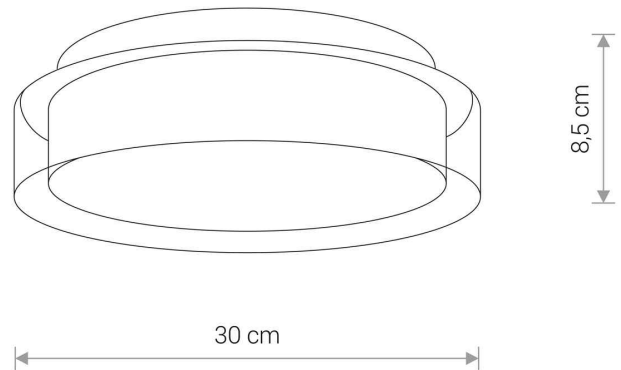

LUMINAIRE MODEL

**PAN LED S
8173**

CATALOGUE GROUP
COUNTRY OF ORIGIN

—
MADE IN P.R.C.

LIGHT SOURCE **LED**
 LIGHT SOURCES TYPE **Integrated**
 MAXIMUM WATTAGE **12W**
 LAMP INCLUDES SOURCE OF LIGHT **Yes**
 IP **IP44**
Interior use
 LIFETIME **20000h**

THIS PRODUCT 8173 CONTAINS A LIGHT SOURCE 7906 OF ENERGY EFFICIENCY CLASS: F

PACKAGE DIMENSIONS **34.5cm/34.5cm/14.5cm**
(L/W/H)

NET/GROSS WEIGHT **2.59kg/2.9kg**

ASSEMBLY METHOD **Direct assembly**

LEADING/SUPPLEMENTARY COLOR **Transparent, Chrome**

MATERIALS **Glass, Chrome plated steel**

STYLE **Modern**

ELECTRICAL SECURITY CLASS **I**

POWER SUPPLY **~220-230V/50/60Hz**

DIMENSIONS

5 903139817394

Item No.	POWER	COLOR TEMP	LUMEN	BEAM ANGLE	CRI	IP	LED BRAND	DRIVER BRAND	LIFETIME	WARRANTY
8173	12W	4000K	770lm	120°	≥80	IP44	—	—	20000h	—