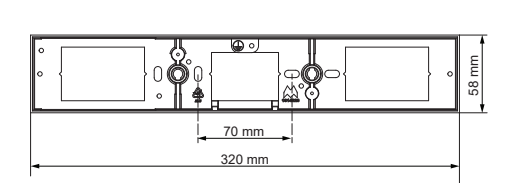

Ceiling base 320x58 dali/pushdim GI for 2x jack warm dim

134905XX

DRIVERS & ACCESSORIES
 For latest version of driver matrix and available accessories check www.supermodular.com or connect with your sales contact.