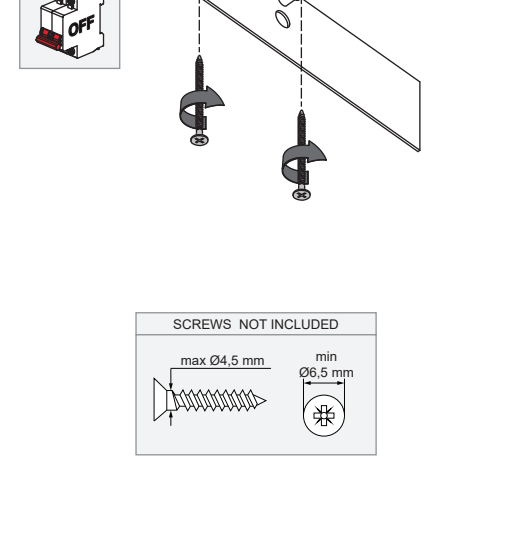

Ceiling base 320x58 dali/pushdim GI for 2x jack warm dim

134905XX

DRIVERS & ACCESSORIES
 For latest version of driver matrix and available accessories check www.supermodular.com or connect with your sales contact.

PREVENTING ELECTROSTATIC DAMAGE
 A discharge of static electricity may damage sensitive components. Always be properly grounded when touching leads or circuitry inside the luminaire. Use a wrist strap connected by a ground cord to the housing. Avoid touching the light sources with bare hands.