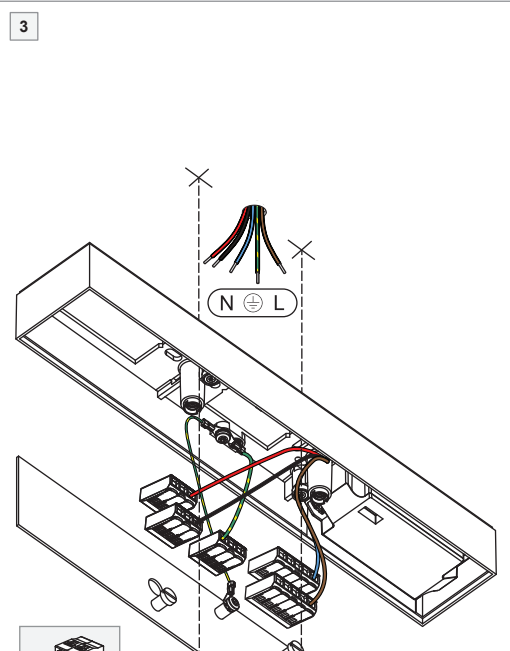

Ceiling base 320x58 dali/pushdim GI for 2x jack warm dim

134905XX

DRIVERS & ACCESSORIES
 For latest version of driver matrix and available accessories check www.supermodular.com or connect with your sales contact.

PREVENTING ELECTROSTATIC DAMAGE
 A discharge of static electricity may damage sensitive components. Always be properly grounded when touching leads or circuitry inside the luminaire. Use a wrist strap connected by a ground cord to the housing. Avoid touching the light sources with bare hands.