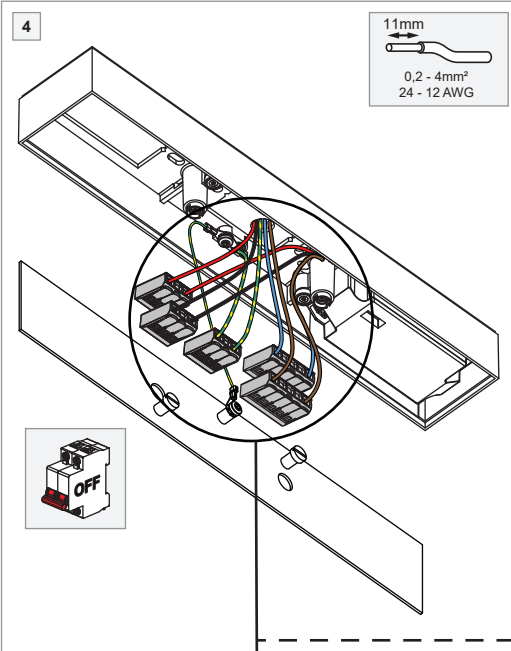

Ceiling base 320x58 dali/pushdim GI for 2x jack warm dim

134905XX

DRIVERS & ACCESSORIES
 For latest version of driver matrix and available accessories check www.supermodular.com or connect with your sales contact.

PREVENTING ELECTROSTATIC DAMAGE
 A discharge of static electricity may damage sensitive components. Always be properly grounded when touching leads or circuitry inside the luminaire. Use a wrist strap connected by a ground cord to the housing. Avoid touching the light sources with bare hands.