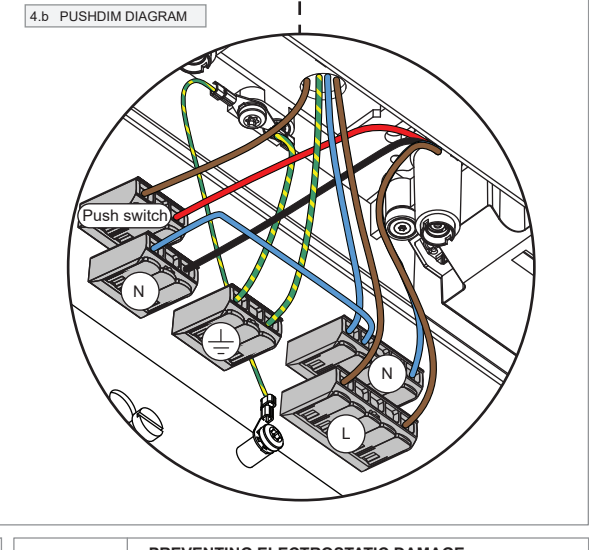

Ceiling base 320x58 dali/pushdim GI for 2x jack warm dim

134905XX

DRIVERS & ACCESSORIES
 For latest version of driver matrix and available accessories check www.supermodular.com or connect with your sales contact.

PREVENTING ELECTROSTATIC DAMAGE
 A discharge of static electricity may damage sensitive components. Always be properly grounded when touching leads or circuitry inside the luminaire. Use a wrist strap connected by a ground cord to the housing. Avoid touching the light sources with bare hands.