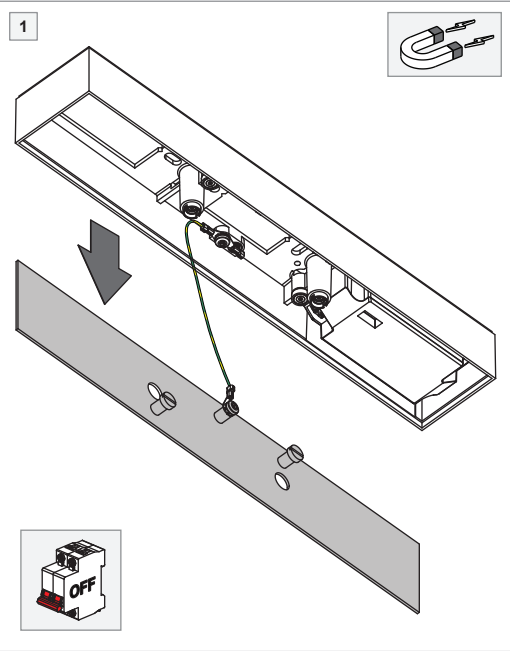

Ceiling base 320x58 dali/pushdim GI for 2x jack warm dim

134905XX

DRIVERS & ACCESSORIES
 For latest version of driver matrix and available accessories check www.supermodular.com or connect with your sales contact.

PREVENTING ELECTROSTATIC DAMAGE
 A discharge of static electricity may damage sensitive components. Always be properly grounded when touching leads or circuitry inside the luminaire. Use a wrist strap connected by a ground cord to the housing. Avoid touching the light sources with bare hands.