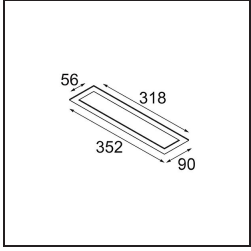

13496009 Backplate 352x90 white struc

■ Kies een vereist accessoire