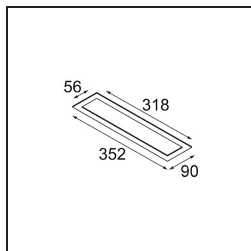

13496009 Backplate 352x90 white struc

■ Kies een vereist accessoire