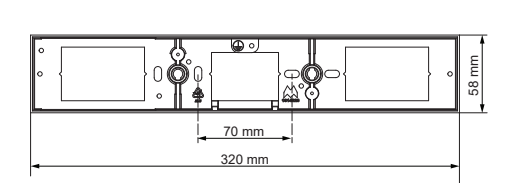

Ceiling base 320x58 dali/pushdim GI for 2x jack

134904XX

DRIVERS & ACCESSORIES
 For latest version of driver matrix and available accessories check www.supermodular.com or connect with your sales contact.