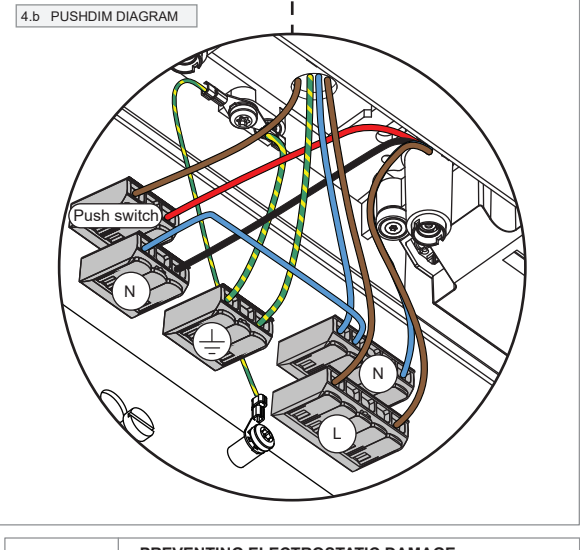

Ceiling base 320x58 dali/pushdim GI for 2x jack

134904XX

DRIVERS & ACCESSORIES
 For latest version of driver matrix and available accessories check www.supermodular.com or connect with your sales contact.

PREVENTING ELECTROSTATIC DAMAGE
 A discharge of static electricity may damage sensitive components. Always be properly grounded when touching leads or circuitry inside the luminaire. Use a wrist strap connected by a ground cord to the housing. Avoid touching the light sources with bare hands.