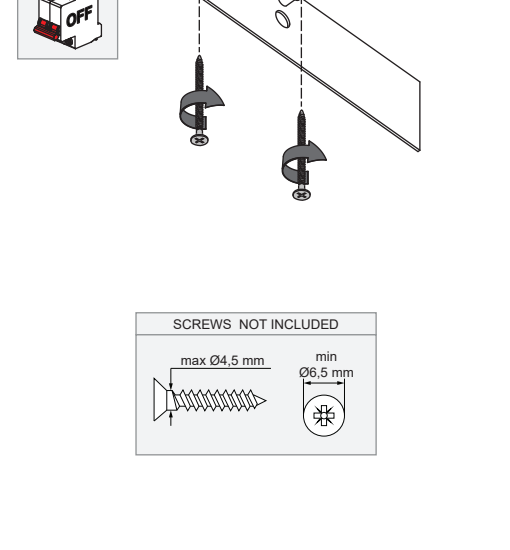

Ceiling base 320x58 dali/pushdim GI for 2x jack

134904XX

DRIVERS & ACCESSORIES
 For latest version of driver matrix and available accessories check www.supermodular.com or connect with your sales contact.

PREVENTING ELECTROSTATIC DAMAGE
 A discharge of static electricity may damage sensitive components. Always be properly grounded when touching leads or circuitry inside the luminaire. Use a wrist strap connected by a ground cord to the housing. Avoid touching the light sources with bare hands.