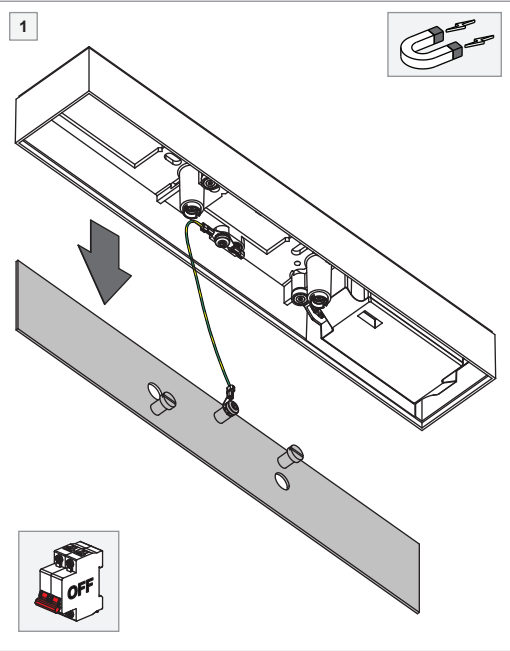

Ceiling base 320x58 dali/pushdim GI for 2x jack

134904XX

DRIVERS & ACCESSORIES
 For latest version of driver matrix and available accessories check www.supermodular.com or connect with your sales contact.

PREVENTING ELECTROSTATIC DAMAGE
 A discharge of static electricity may damage sensitive components. Always be properly grounded when touching leads or circuitry inside the luminaire. Use a wrist strap connected by a ground cord to the housing. Avoid touching the light sources with bare hands.