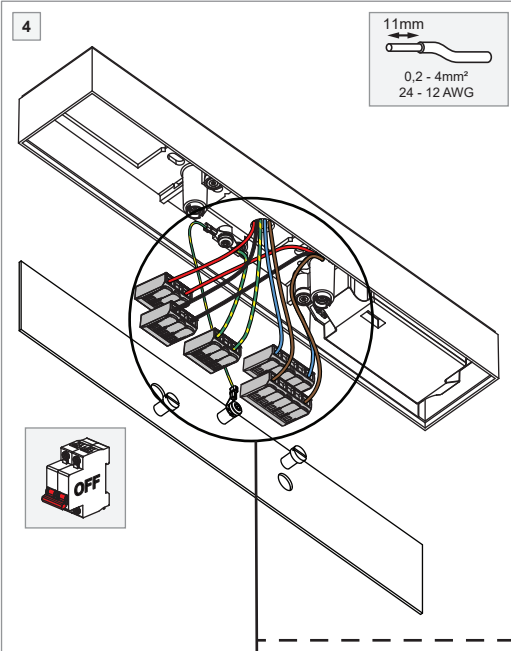

Ceiling base 320x58 dali/pushdim GI for 2x jack

134904XX

DRIVERS & ACCESSORIES
 For latest version of driver matrix and available accessories check www.supermodular.com or connect with your sales contact.

PREVENTING ELECTROSTATIC DAMAGE
 A discharge of static electricity may damage sensitive components. Always be properly grounded when touching leads or circuitry inside the luminaire. Use a wrist strap connected by a ground cord to the housing. Avoid touching the light sources with bare hands.