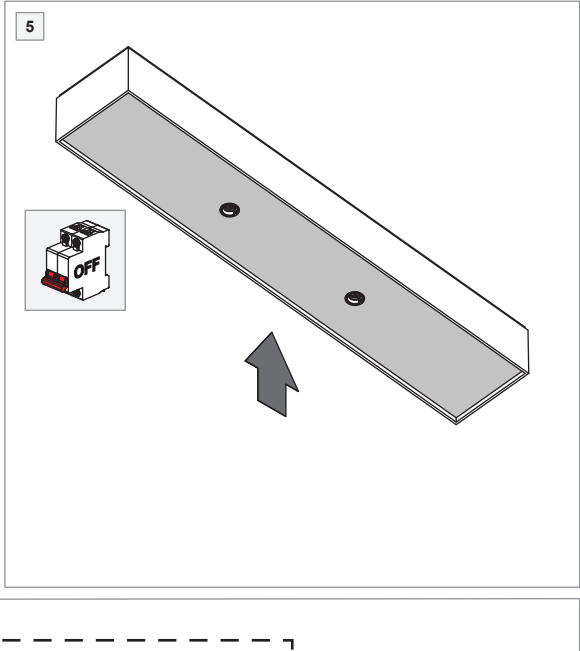

Ceiling base 320x58 dali/pushdim GI for 2x jack

134904XX

DRIVERS & ACCESSORIES
 For latest version of driver matrix and available accessories check www.supermodular.com or connect with your sales contact.

PREVENTING ELECTROSTATIC DAMAGE
 A discharge of static electricity may damage sensitive components. Always be properly grounded when touching leads or circuitry inside the luminaire. Use a wrist strap connected by a ground cord to the housing. Avoid touching the light sources with bare hands.