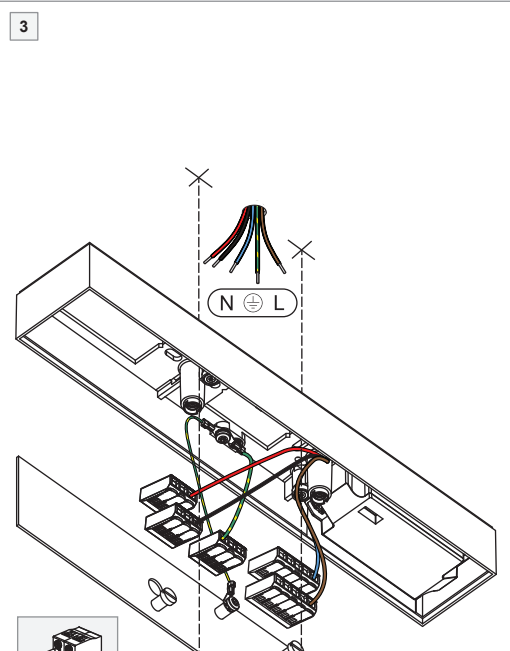

Ceiling base 320x58 dali/pushdim GI for 2x jack

134904XX

DRIVERS & ACCESSORIES
 For latest version of driver matrix and available accessories check www.supermodular.com or connect with your sales contact.

PREVENTING ELECTROSTATIC DAMAGE
 A discharge of static electricity may damage sensitive components. Always be properly grounded when touching leads or circuitry inside the luminaire. Use a wrist strap connected by a ground cord to the housing. Avoid touching the light sources with bare hands.