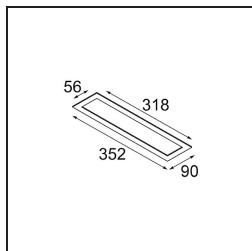

13496009 Backplate 352x90 white struc

■ Kies een vereist accessoire