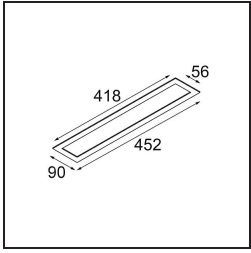

13496109 Backplate 452x90 white struc

■ Kies een vereist accessoire