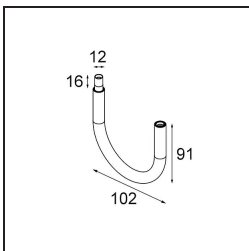

**Decoratieve Accessoires**

- 13240009** Modupoint LED Stick 10cm DE white struc  
**13240032** Modupoint LED Stick 10cm DE black struc

- 13240109** Modupoint LED Stick 20cm DE white struc  
**13240132** Modupoint LED Stick 20cm DE black struc

- 13240209** Modupoint LED Stick 30cm DE white struc  
**13240232** Modupoint LED Stick 30cm DE black struc

- 13242209** Modupoint LED Stick Surface Curved 90° White Structure  
**13242232** Modupoint LED Stick Surface Curved 90° Black Structure