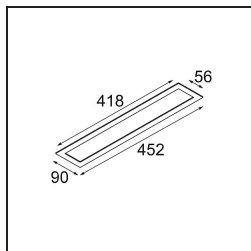

13496109 Backplate 452x90 white struc

■ Kies een vereist accessoire