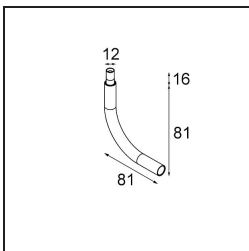

Decoratieve Accessoires

- 13240009** Modupoint LED Stick 10cm DE white struc
13240032 Modupoint LED Stick 10cm DE black struc

- 13240109** Modupoint LED Stick 20cm DE white struc
13240132 Modupoint LED Stick 20cm DE black struc

- 13240209** Modupoint LED Stick 30cm DE white struc
13240232 Modupoint LED Stick 30cm DE black struc

- 13242209** Modupoint LED Stick Surface Curved 90° White Structure
13242232 Modupoint LED Stick Surface Curved 90° Black Structure