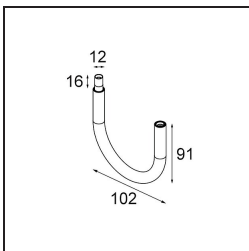

1. **13242309** Modupoint LED Stick Surface Curved 180° White Structure
   13242332 Modupoint LED Stick Surface Curved 180° Black Structure

Installatie Accessoires