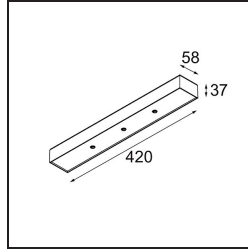

Datum
Klant
Project
Soort

Modupoint Square Surface 420X58 3x Jack 1800-3000K WD Trailing Edge DI 350mA Black Structure

Specificaties

Materiaal	13491132
Kleurtemperatuur	1800-3000K (Warm Dim)
Levensduur	L80B20 bij 50.000 Uur
Lamp inbegrepen	Neen
Aantal Lichtbronnen	3
Ingangsspanning	230 V
Elektriciteitsklasse	I
IP-klasse	20
Gloeidraadtest (°C)	960
Protocol Voor Dimmen	Trailing-Edge
Binnen/Buiten	Binnen
Toepassing	Plafond, Wand
Montage	Opbouw
Verstelbaarheid	Not Applicable
Primaire Kleur & Primaire Afwerking	Zwart, Structuur
Brutogewicht (g)	891,0
Opmerking	• Lichtmodule niet inbegrepen • Dit is geen compleet product. Jack lichtmodules vereist. • Dit is geen compleet product. Jack lichtmodules vereist.

1984. Modupoint komt op de markt. Dit revolutionaire systeem was het eerste verlichtingssysteem met verwisselbare componenten en een verfijnd design dat volledig verzonken zit in het plafond. 2020. Modupoint Round en Modupoint Square betreden het toneel, met slimme leds en minimalistische designs. Modupoint Square is verkrijgbaar in twee formaten en kan twee of drie armaturen verbinden: Gamin, Marbulito, Médard en Minude.