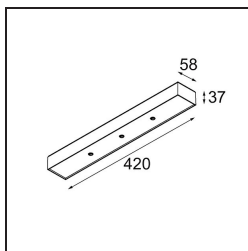

*Modupoint Square Surface 420X58 3x Jack 1800-3000K WD Casambi DI 350mA White Structure*