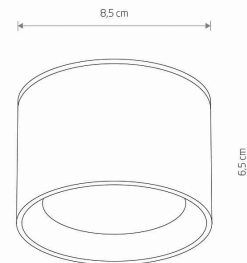

LUMINAIRE MODEL

BOL
10483

CATALOGUE GROUP
COUNTRY OF ORIGIN

—
MADE IN P.R.C.

LIGHT SOURCE **GX53**
 LIGHT SOURCES TYPE **Replaceable**
 MAXIMUM WATTAGE **12W only LED**
 LAMP INCLUDES SOURCE OF LIGHT **No**
 NUMBER OF LIGHT SOURCES **1**
 IP **IP54**
Interior use

PACKAGE DIMENSIONS (L/W/H) **9.5cm/9cm/9.5cm**
 NET/GROSS WEIGHT **0.27kg/0.32kg**
 ASSEMBLY METHOD **Direct assembly**
 LEADING/SUPPLEMENTARY COLOR **White**
 MATERIALS **Painted aluminum**
 STYLE **Modern**
 ELECTRICAL SECURITY CLASS **I**
 POWER SUPPLY **~220-230V/50/60Hz**

DIMENSIONS

5 9 0 3 1 3 9 1 0 4 8 3 8