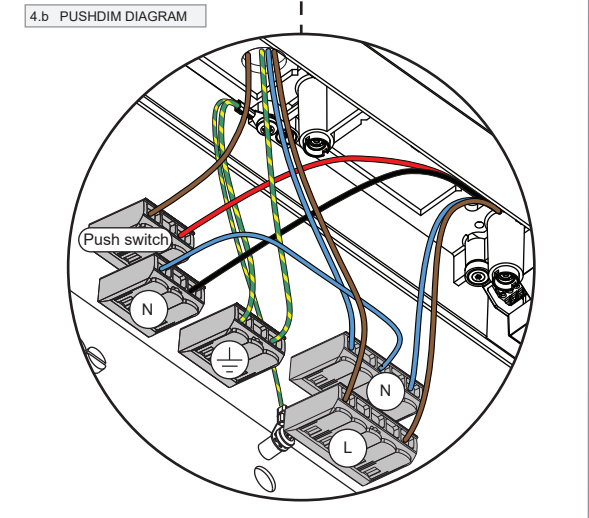

Ceiling base 420x58 dali/pushdim GI for 3x jack warm dim

134915XX

DRIVERS & ACCESSORIES

For latest version of driver matrix and available accessories check www.supermodular.com or connect with your sales contact.

PREVENTING ELECTROSTATIC DAMAGE

A discharge of static electricity may damage sensitive components. Always be properly grounded when touching leads or circuitry inside the luminaire. Use a wrist strap connected by a ground cord to the housing. Avoid touching the light sources with bare hands.