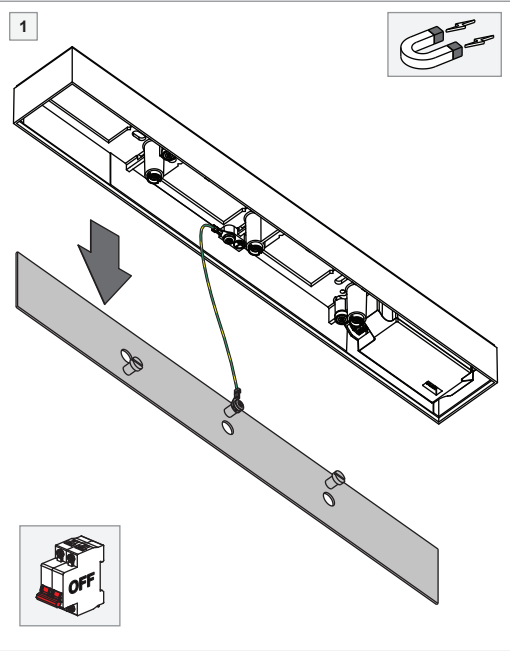

Ceiling base 420x58 dali/pushdim GI for 3x jack warm dim

134915XX

DRIVERS & ACCESSORIES

For latest version of driver matrix and available accessories check www.supermodular.com or connect with your sales contact.

PREVENTING ELECTROSTATIC DAMAGE

A discharge of static electricity may damage sensitive components. Always be properly grounded when touching leads or circuitry inside the luminaire. Use a wrist strap connected by a ground cord to the housing. Avoid touching the light sources with bare hands.