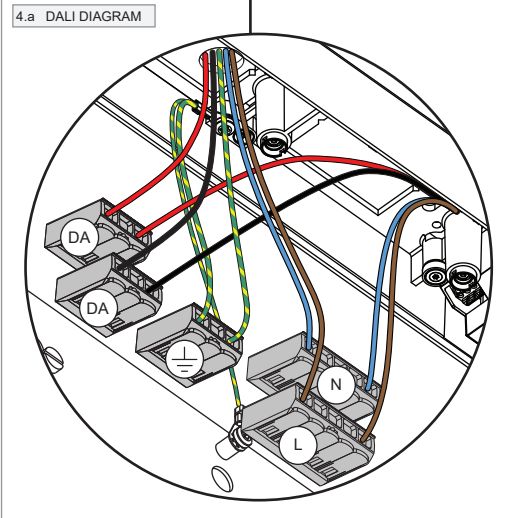

Ceiling base 420x58 dali/pushdim GI for 3x jack warm dim

134915XX

DRIVERS & ACCESSORIES

For latest version of driver matrix and available accessories check www.supermodular.com or connect with your sales contact.

PREVENTING ELECTROSTATIC DAMAGE

A discharge of static electricity may damage sensitive components. Always be properly grounded when touching leads or circuitry inside the luminaire. Use a wrist strap connected by a ground cord to the housing. Avoid touching the light sources with bare hands.