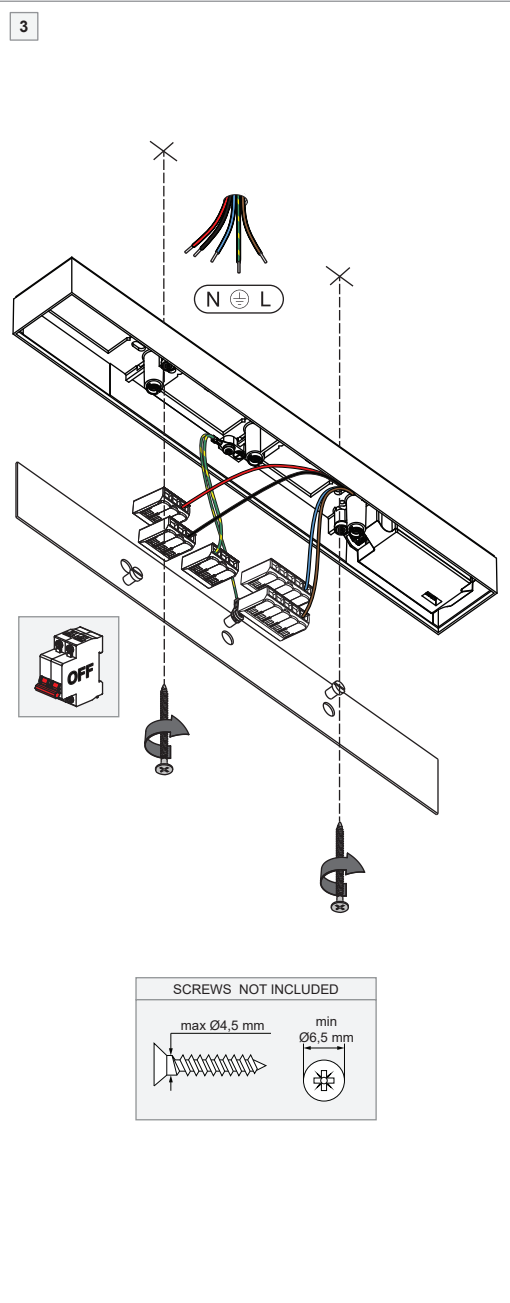

Ceiling base 420x58 dali/pushdim GI for 3x jack warm dim

134915XX

DRIVERS & ACCESSORIES

For latest version of driver matrix and available accessories check www.supermodular.com or connect with your sales contact.

PREVENTING ELECTROSTATIC DAMAGE

A discharge of static electricity may damage sensitive components. Always be properly grounded when touching leads or circuitry inside the luminaire. Use a wrist strap connected by a ground cord to the housing. Avoid touching the light sources with bare hands.