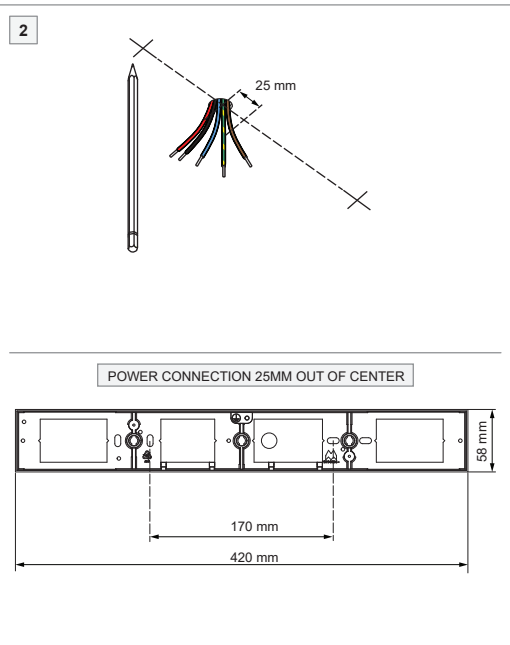

Ceiling base 420x58 dali/pushdim GI for 3x jack warm dim

134915XX

DRIVERS & ACCESSORIES

For latest version of driver matrix and available accessories check www.supermodular.com or connect with your sales contact.