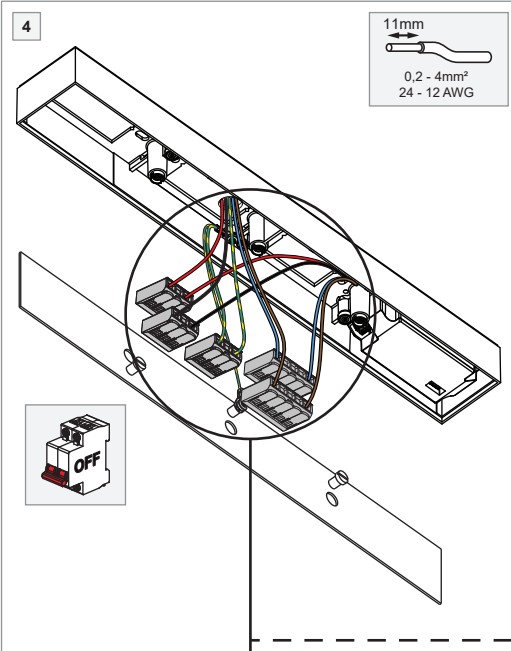

Ceiling base 420x58 dali/pushdim GI for 3x jack warm dim

134915XX

DRIVERS & ACCESSORIES

For latest version of driver matrix and available accessories check www.supermodular.com or connect with your sales contact.

PREVENTING ELECTROSTATIC DAMAGE

A discharge of static electricity may damage sensitive components. Always be properly grounded when touching leads or circuitry inside the luminaire. Use a wrist strap connected by a ground cord to the housing. Avoid touching the light sources with bare hands.