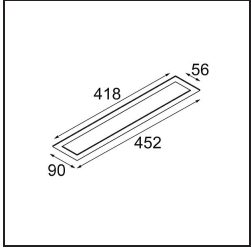

13496109 Backplate 452x90 white struc

■ Kies een vereist accessoire