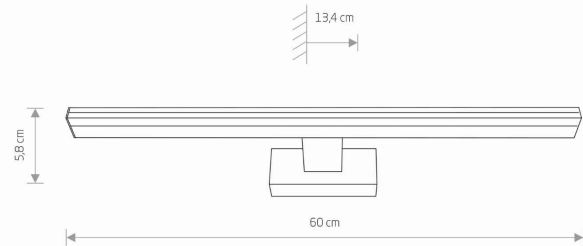

THIS PRODUCT 8131 CONTAINS A LIGHT SOURCE 10115 OF ENERGY EFFICIENCY CLASS: F

PACKAGE DIMENSIONS **62cm/14cm/7cm**
(L/W/H)

NET/GROSS WEIGHT **0.38kg/0.58kg**

ASSEMBLY METHOD **Direct assembly**

LEADING/SUPPLEMENTARY COLOR **Chrome**

MATERIALS **Chrome plated aluminum, Plastic PC**

STYLE **Modern**

ELECTRICAL SECURITY CLASS **II**

POWER SUPPLY **~220-230V/50/60Hz**

DIMENSIONS

5 9 0 3 1 3 9 8 1 3 1 9 8

Item No.	POWER	COLOR TEMP	LUMEN	BEAM ANGLE	CRI	IP	LED BRAND	DRIVER BRAND	LIFETIME	WARRANTY
8131	12W	4000K	900lm	120°	≥80	IP44	—	—	30000h	—