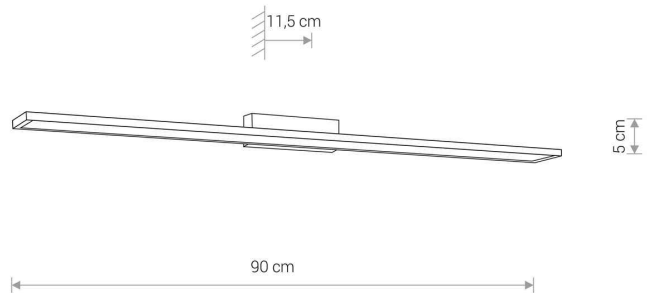

LUMINAIRE MODEL

LATH LED
8175

CATALOGUE GROUP
COUNTRY OF ORIGIN

—
MADE IN P.R.C.

LIGHT SOURCE **LED**
 LIGHT SOURCES TYPE **Integrated**
 MAXIMUM WATTAGE **16W**
 LAMP INCLUDES SOURCE OF LIGHT **Yes**
 IP **IP44**
Interior use
 LIFETIME **20000h**

THIS PRODUCT 8175 CONTAINS A LIGHT SOURCE 7908 OF ENERGY EFFICIENCY CLASS: D

PACKAGE DIMENSIONS **95cm/14.5cm/8.5cm**
(L/W/H)

NET/GROSS WEIGHT **1.43kg/1.69kg**

ASSEMBLY METHOD **Direct assembly**

LEADING/SUPPLEMENTARY COLOR **Chrome**

MATERIALS **Chrome plated steel, Plastic PC**

STYLE **Modern**

ELECTRICAL SECURITY CLASS **I**

POWER SUPPLY **~220-230V/50/60Hz**

DIMENSIONS

5 903139817592

Item No.	POWER	COLOR TEMP	LUMEN	BEAM ANGLE	CRI	IP	LED BRAND	DRIVER BRAND	LIFETIME	WARRANTY
8175	16W	4000K	1000lm	120°	≥80	IP44	—	—	20000h	—