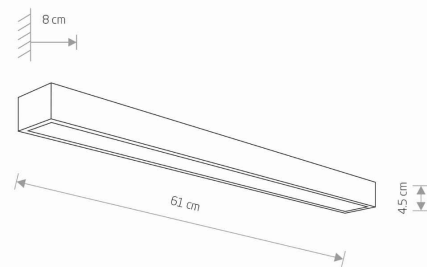

LUMINAIRE MODEL

**KAGERA LED M
9503**

CATALOGUE GROUP
COUNTRY OF ORIGIN

—
MADE IN P.R.C.

LIGHT SOURCE **LED**
 LIGHT SOURCES TYPE **Integrated**
 MAXIMUM WATTAGE **18W**
 LAMP INCLUDES SOURCE OF LIGHT **Yes**
 IP **IP44**
Interior use
 LIFETIME **20000h**

THIS PRODUCT 9503 CONTAINS A LIGHT SOURCE 7904 OF ENERGY EFFICIENCY CLASS: F

PACKAGE DIMENSIONS **13cm/9.5cm/65cm**
(L/W/H)

NET/GROSS WEIGHT **1.42kg/1.7kg**

ASSEMBLY METHOD **Direct assembly**

LEADING/SUPPLEMENTARY COLOR **Chrome,White**

MATERIALS **Chrome plated aluminum,Glass**

STYLE **Modern**

ELECTRICAL SECURITY CLASS **I**

POWER SUPPLY **~220-230V/50/60Hz**

DIMENSIONS

5 9 0 3 1 3 9 9 5 0 3 9 8

Item No.	POWER	COLOR TEMP	LUMEN	BEAM ANGLE	CRI	IP	LED BRAND	DRIVER BRAND	LIFETIME	WARRANTY
9503	18W	4000K	1000lm	120°	≥ 80	IP44	—	—	20000h	—