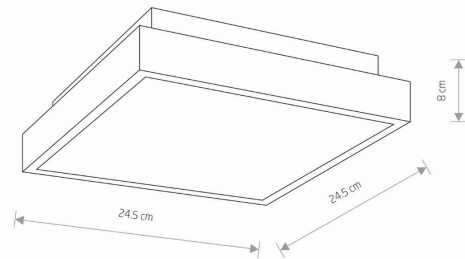

LUMINAIRE MODEL

**BASSA LED**  
**9500**

CATALOGUE GROUP  
COUNTRY OF ORIGIN

—  
**MADE IN P.R.C.**

LIGHT SOURCE **LED**  
 LIGHT SOURCES TYPE **Integrated**  
 MAXIMUM WATTAGE **18W**  
 LAMP INCLUDES SOURCE OF LIGHT **Yes**  
 NUMBER OF LIGHT SOURCES **1**  
 IP **IP44**  
**Interior use**  
 LIFETIME **20000h**

THIS PRODUCT 9500 CONTAINS A LIGHT SOURCE 7902 OF ENERGY EFFICIENCY CLASS: F

PACKAGE DIMENSIONS **32cm/12,5cm/32cm**  
(L/W/H)

NET/GROSS WEIGHT **1,67kg/1,84kg**  
 ASSEMBLY METHOD **Direct assembly**  
 LEADING/SUPPLEMENTARY COLOR **Chrome,White**  
 MATERIALS **Aluminum,Plastic PS**  
 STYLE **Modern**  
 ELECTRICAL SECURITY CLASS **I**  
 POWER SUPPLY **~220-230V/50/60Hz**

DIMENSIONS

Item No.	POWER	COLOR TEMP	LUMEN	BEAM ANGLE	CRI	IP	LED BRAND	DRIVER BRAND	LIFETIME	WARRANTY
9500	18W	4000K	850lm	120°	≥ 80	IP44	—	—	20000h	—