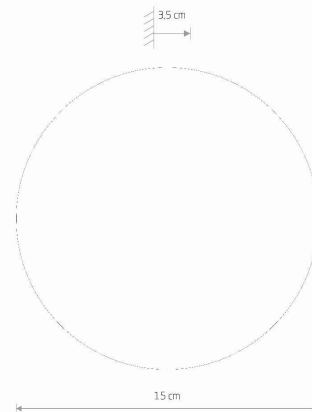

LUMINAIRE MODEL

**RING WOOD LED S
10280**

CATALOGUE GROUP
COUNTRY OF ORIGIN

—
MADE IN POLAND

LIGHT SOURCE **LED**
 LIGHT SOURCES TYPE **Integrated**
 MAXIMUM WATTAGE **7W**
 LAMP INCLUDES SOURCE OF LIGHT **Yes**
 IP **IP20**
Interior use
 LIFETIME **30000h**

THIS PRODUCT 10280 CONTAINS A LIGHT SOURCE COB 12V 480 2835 IP20 WARM OF ENERGY EFFICIENCY CLASS: F

PACKAGE DIMENSIONS **15.5cm/15.5cm/3.5cm**
(L/W/H)

NET/GROSS WEIGHT **0.359kg/0.41kg**

ASSEMBLY METHOD **Direct assembly**

LEADING/SUPPLEMENTARY COLOR **Gold,Black**

MATERIALS **Plywood,Painted steel**

STYLE **Modern**

ELECTRICAL SECURITY CLASS **I**

POWER SUPPLY **~220-230V/50/60Hz**

DIMENSIONS

5 903139102803

Item No.	POWER	COLOR TEMP	LUMEN	BEAM ANGLE	CRI	IP	LED BRAND	DRIVER BRAND	LIFETIME	WARRANTY
10280	7W	3000K	60lm	—	>90	IP20	—	—	30000h	—