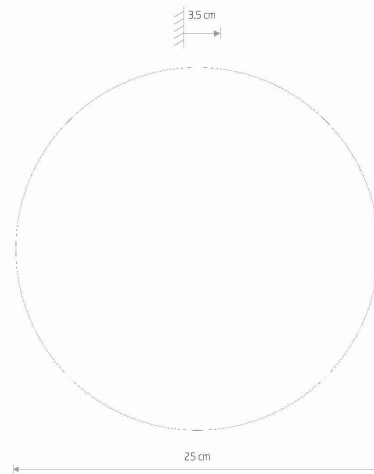

LUMINAIRE MODEL

**RING WOOD LED M  
10281**

CATALOGUE GROUP  
COUNTRY OF ORIGIN

—  
**MADE IN POLAND**

LIGHT SOURCE **LED**  
 LIGHT SOURCES TYPE **Integrated**  
 MAXIMUM WATTAGE **10W**  
 LAMP INCLUDES SOURCE OF LIGHT **Yes**  
 IP **IP20**  
**Interior use**  
 LIFETIME **30000h**

THIS PRODUCT 10281 CONTAINS A LIGHT SOURCE COB 12V 480 2835 IP20 WARM OF ENERGY EFFICIENCY CLASS: F

PACKAGE DIMENSIONS **25.5cm/25.5cm/3.5cm**  
(L/W/H)

NET/GROSS WEIGHT **0.9kg/1.1kg**  
 ASSEMBLY METHOD **Direct assembly**  
 LEADING/SUPPLEMENTARY COLOR **Gold,Black**  
 MATERIALS **Plywood,Painted steel**  
 STYLE **Modern**  
 ELECTRICAL SECURITY CLASS **I**  
 POWER SUPPLY **~220-230V/50/60Hz**

DIMENSIONS

Item No.	POWER	COLOR TEMP	LUMEN	BEAM ANGLE	CRI	IP	LED BRAND	DRIVER BRAND	LIFETIME	WARRANTY
10281	10W	3000K	130lm	—	>90	IP20	—	—	30000h	—