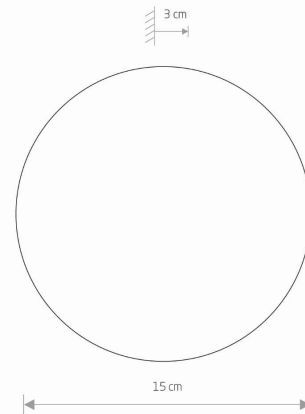

THIS PRODUCT 10315 CONTAINS A LIGHT SOURCE COB 12V 480 2835 IP20 WARM OF ENERGY EFFICIENCY CLASS: F

PACKAGE DIMENSIONS **15.5cm/15.5cm/3.5cm**
(L/W/H)

NET/GROSS WEIGHT **0.3kg/0.36kg**

ASSEMBLY METHOD **Direct assembly**

LEADING/SUPPLEMENTARY COLOR **Satine
Chocolate, Black**

MATERIALS **Painted steel**

STYLE **Modern**

ELECTRICAL SECURITY CLASS **I**

POWER SUPPLY **~220-230V/50/60Hz**

DIMENSIONS

5 903139103152

Item No.	POWER	COLOR TEMP	LUMEN	BEAM ANGLE	CRI	IP	LED BRAND	DRIVER BRAND	LIFETIME	WARRANTY
10315	7W	3000K	60lm	—	>90	IP20	—	—	30000h	—