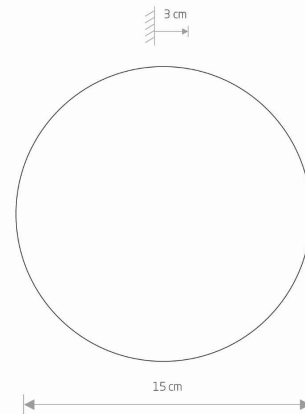

THIS PRODUCT 10316 CONTAINS A LIGHT SOURCE COB 12V 480 2835 IP20 WARM OF ENERGY EFFICIENCY CLASS: F

PACKAGE DIMENSIONS **17.4cm/16cm/4cm**  
(L/W/H)

NET/GROSS WEIGHT **0.3kg/0.38kg**

ASSEMBLY METHOD **Direct assembly**

LEADING/SUPPLEMENTARY COLOR **Satine  
Copper, Black**

MATERIALS **Painted steel**

STYLE **Modern**

ELECTRICAL SECURITY CLASS **I**

POWER SUPPLY **~220-230V/50/60Hz**

DIMENSIONS

Item No.	POWER	COLOR TEMP	LUMEN	BEAM ANGLE	CRI	IP	LED BRAND	DRIVER BRAND	LIFETIME	WARRANTY
10316	7W	3000K	60lm	—	>90	IP20	—	—	30000h	—