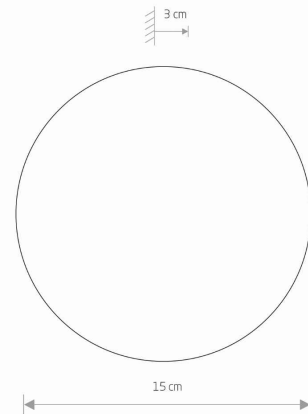

THIS PRODUCT 10317 CONTAINS A LIGHT SOURCE COB 12V 480 2835 IP20 WARM OF ENERGY EFFICIENCY CLASS: F

PACKAGE DIMENSIONS **15.5cm/15.5cm/3.5cm**  
(L/W/H)

NET/GROSS WEIGHT **0.3kg/0.36kg**

ASSEMBLY METHOD **Direct assembly**

LEADING/SUPPLEMENTARY COLOR **Satine  
Gold,Black**

MATERIALS **Painted steel**

STYLE **Modern**

ELECTRICAL SECURITY CLASS **I**

POWER SUPPLY **~220-230V/50/60Hz**

DIMENSIONS

Item No.	POWER	COLOR TEMP	LUMEN	BEAM ANGLE	CRI	IP	LED BRAND	DRIVER BRAND	LIFETIME	WARRANTY
10317	7W	3000K	60lm	—	>90	IP20	—	—	30000h	—