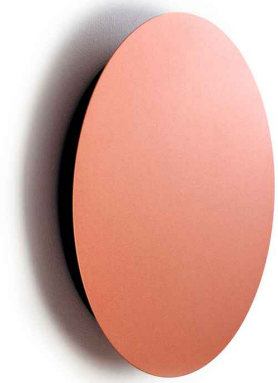

LUMINAIRE MODEL

**RING LED M
10347**

CATALOGUE GROUP
COUNTRY OF ORIGIN

—
MADE IN POLAND

LIGHT SOURCE **LED**
 LIGHT SOURCES TYPE **Integrated**
 MAXIMUM WATTAGE **10W**
 LAMP INCLUDES SOURCE OF LIGHT **Yes**
 IP **IP20**
Interior use
 LIFETIME **30000h**

EAC **C** **UK** **CA**    
 PACKAGE DIMENSIONS (L/W/H) **25.5cm/25.5cm/3.5cm**

NET/GROSS WEIGHT **0.71kg/0.81kg**
 ASSEMBLY METHOD **Direct assembly**
 LEADING/SUPPLEMENTARY COLOR **Satine
Copper,Black**

MATERIALS **Painted steel**
 STYLE **Modern**
 ELECTRICAL SECURITY CLASS **I**
 POWER SUPPLY **~220-230V/50/60Hz**

DIMENSIONS

Item No.	POWER	COLOR TEMP	LUMEN	BEAM ANGLE	CRI	IP	LED BRAND	DRIVER BRAND	LIFETIME	WARRANTY
10347	10W	3000K	130lm	—	>90	IP20	—	—	30000h	—