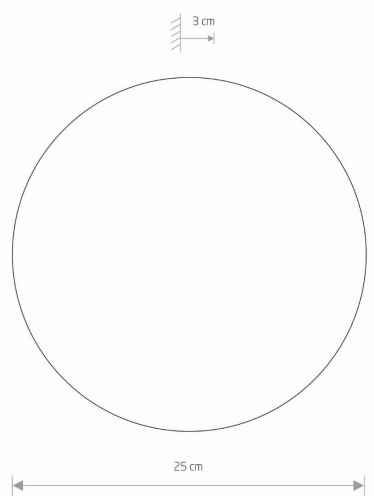

LUMINAIRE MODEL

**RING LED M
10347**

CATALOGUE GROUP
COUNTRY OF ORIGIN

—
MADE IN POLAND

LIGHT SOURCE **LED**
 LIGHT SOURCES TYPE **Integrated**
 MAXIMUM WATTAGE **10W**
 LAMP INCLUDES SOURCE OF LIGHT **Yes**
 IP **IP20**
Interior use
 LIFETIME **30000h**

EAC **C** **UK** **CA**    
 PACKAGE DIMENSIONS (L/W/H) **25.5cm/25.5cm/3.5cm**

NET/GROSS WEIGHT **0.71kg/0.81kg**
 ASSEMBLY METHOD **Direct assembly**
 LEADING/SUPPLEMENTARY COLOR **Satine
Copper,Black**

MATERIALS **Painted steel**
 STYLE **Modern**
 ELECTRICAL SECURITY CLASS **I**
 POWER SUPPLY **~220-230V/50/60Hz**

DIMENSIONS

Item No.	POWER	COLOR TEMP	LUMEN	BEAM ANGLE	CRI	IP	LED BRAND	DRIVER BRAND	LIFETIME	WARRANTY
10347	10W	3000K	130lm	—	>90	IP20	—	—	30000h	—