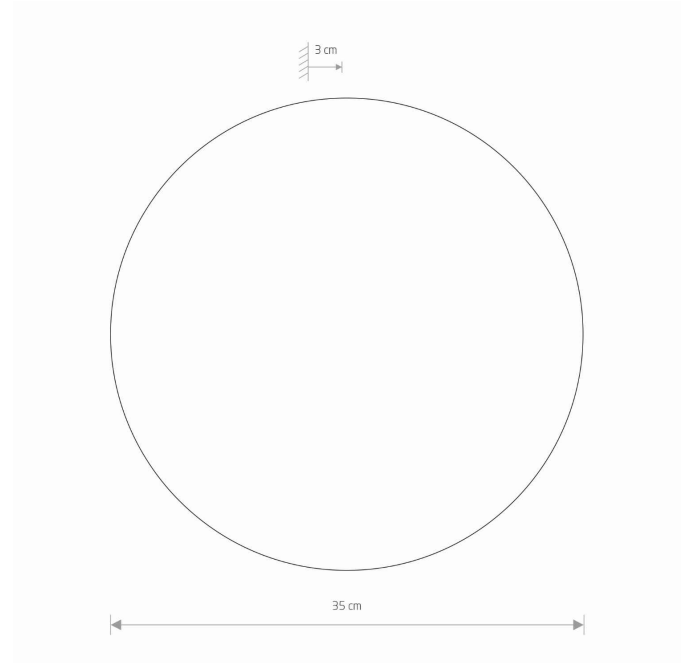

LUMINAIRE MODEL

**RING LED L  
10348**

CATALOGUE GROUP  
COUNTRY OF ORIGIN

—  
**MADE IN POLAND**

LIGHT SOURCE **LED**  
 LIGHT SOURCES TYPE **Integrated**  
 MAXIMUM WATTAGE **13W**  
 LAMP INCLUDES SOURCE OF LIGHT **Yes**  
 IP **IP20**  
**Interior use**  
 LIFETIME **30000h**

PACKAGE DIMENSIONS (L/W/H) **35.5cm/35.5cm/3.5cm**

NET/GROSS WEIGHT **1.4kg/1.6kg**

ASSEMBLY METHOD **Direct assembly**

LEADING/SUPPLEMENTARY COLOR **Satine  
Copper, Black**

MATERIALS **Painted steel**

STYLE **Modern**

ELECTRICAL SECURITY CLASS **I**

POWER SUPPLY **~220-230V/50/60Hz**

DIMENSIONS

Item No.	POWER	COLOR TEMP	LUMEN	BEAM ANGLE	CRI	IP	LED BRAND	DRIVER BRAND	LIFETIME	WARRANTY
10348	13W	3000K	160lm	—	>90	IP20	—	—	30000h	—