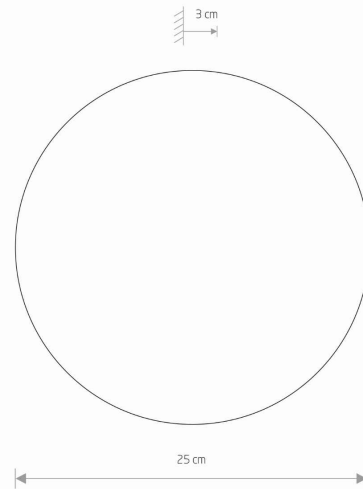

LUMINAIRE MODEL

**RING LED M  
10350**

CATALOGUE GROUP  
COUNTRY OF ORIGIN

—  
**MADE IN POLAND**

LIGHT SOURCE **LED**  
 LIGHT SOURCES TYPE **Integrated**  
 MAXIMUM WATTAGE **10W**  
 LAMP INCLUDES SOURCE OF LIGHT **Yes**  
 IP **IP20**  
**Interior use**  
 LIFETIME **30000h**

PACKAGE DIMENSIONS (L/W/H) **25.5cm/25.5cm/3.5cm**

NET/GROSS WEIGHT **0.71kg/0.81kg**

ASSEMBLY METHOD **Direct assembly**

LEADING/SUPPLEMENTARY COLOR **Satine  
Gold,Black**

MATERIALS **Painted steel**

STYLE **Modern**

ELECTRICAL SECURITY CLASS **I**

POWER SUPPLY **~220-230V/50/60Hz**

DIMENSIONS

Item No.	POWER	COLOR TEMP	LUMEN	BEAM ANGLE	CRI	IP	LED BRAND	DRIVER BRAND	LIFETIME	WARRANTY
10350	10W	3000K	130lm	—	>90	IP20	—	—	30000h	—