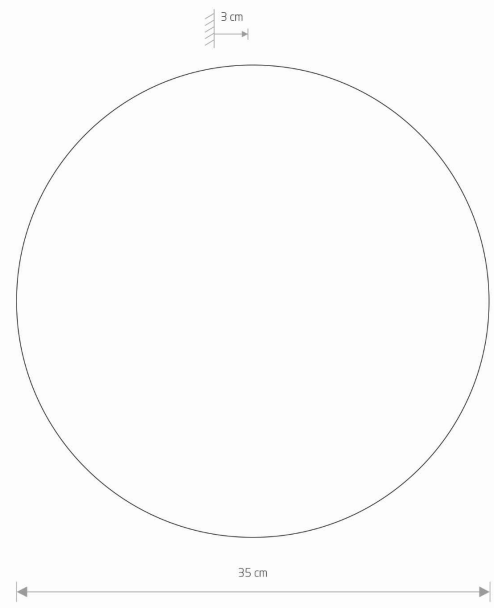

LUMINAIRE MODEL

**RING LED L  
10351**

CATALOGUE GROUP  
COUNTRY OF ORIGIN

—  
**MADE IN POLAND**

LIGHT SOURCE **LED**  
 LIGHT SOURCES TYPE **Integrated**  
 MAXIMUM WATTAGE **13W**  
 LAMP INCLUDES SOURCE OF LIGHT **Yes**  
 IP **IP20**  
**Interior use**  
 LIFETIME **30000h**

PACKAGE DIMENSIONS (L/W/H) **35.5cm/35.5cm/3.5cm**

NET/GROSS WEIGHT **1.4kg/1.6kg**

ASSEMBLY METHOD **Direct assembly**

LEADING/SUPPLEMENTARY COLOR **Satine  
Gold,Black**

MATERIALS **Painted steel**

STYLE **Modern**

ELECTRICAL SECURITY CLASS **I**

POWER SUPPLY **~220-230V/50/60Hz**

DIMENSIONS

Item No.	POWER	COLOR TEMP	LUMEN	BEAM ANGLE	CRI	IP	LED BRAND	DRIVER BRAND	LIFETIME	WARRANTY
10351	13W	3000K	160lm	—	>90	IP20	—	—	30000h	—