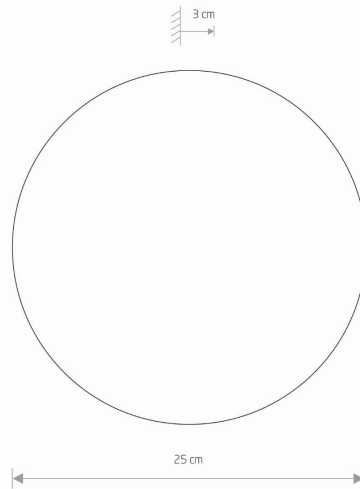

LUMINAIRE MODEL

**RING LED M
10352**

CATALOGUE GROUP
COUNTRY OF ORIGIN

—
MADE IN POLAND

LIGHT SOURCE **LED**
 LIGHT SOURCES TYPE **Integrated**
 MAXIMUM WATTAGE **10W**
 LAMP INCLUDES SOURCE OF LIGHT **Yes**
 IP **IP20**
Interior use
 LIFETIME **30000h**

PACKAGE DIMENSIONS (L/W/H) **25.5cm/25.5cm/3.5cm**

NET/GROSS WEIGHT **0.71kg/0.81kg**
 ASSEMBLY METHOD **Direct assembly**
 LEADING/SUPPLEMENTARY COLOR **Satine
Chocolate, Black**

MATERIALS **Painted steel**
 STYLE **Modern**
 ELECTRICAL SECURITY CLASS **I**
 POWER SUPPLY **~220-230V/50/60Hz**

DIMENSIONS

Item No.	POWER	COLOR TEMP	LUMEN	BEAM ANGLE	CRI	IP	LED BRAND	DRIVER BRAND	LIFETIME	WARRANTY
10352	10W	3000K	130lm	—	>90	IP20	—	—	30000h	—