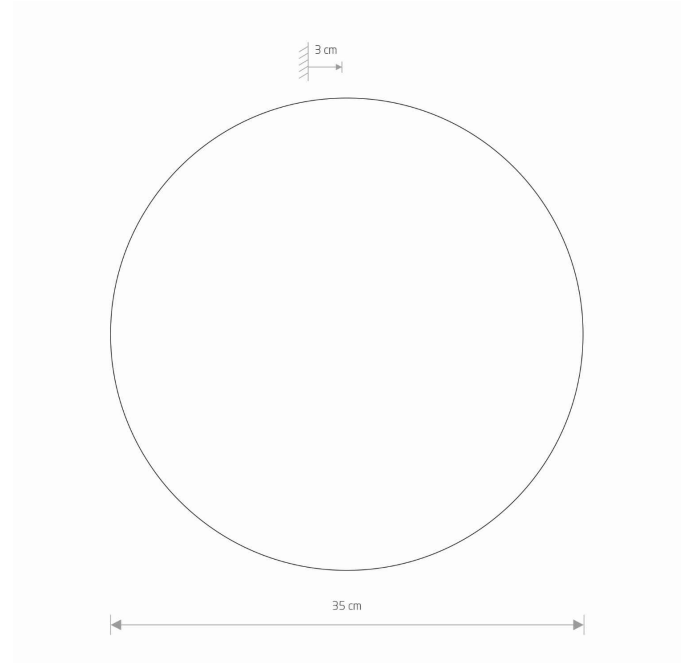

LUMINAIRE MODEL

**RING LED L
10353**

CATALOGUE GROUP
COUNTRY OF ORIGIN

—
MADE IN POLAND

LIGHT SOURCE **LED**
 LIGHT SOURCES TYPE **Integrated**
 MAXIMUM WATTAGE **13W**
 LAMP INCLUDES SOURCE OF LIGHT **Yes**
 IP **IP20**
Interior use
 LIFETIME **30000h**

ERAC **CE** **UK CA**     
 PACKAGE DIMENSIONS (L/W/H) **35.5cm/35.5cm/3.5cm**

NET/GROSS WEIGHT **1.4kg/1.6kg**
 ASSEMBLY METHOD **Direct assembly**
 LEADING/SUPPLEMENTARY COLOR **Satine
Chocolate, Black**

MATERIALS **Painted steel**
 STYLE **Modern**
 ELECTRICAL SECURITY CLASS **I**
 POWER SUPPLY **~220-230V/50/60Hz**

DIMENSIONS

Item No.	POWER	COLOR TEMP	LUMEN	BEAM ANGLE	CRI	IP	LED BRAND	DRIVER BRAND	LIFETIME	WARRANTY
10353	13W	3000K	160lm	—	>90	IP20	—	—	30000h	—