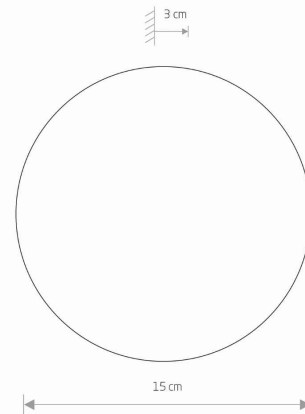

LUMINAIRE MODEL

**RING LED S  
7634**

CATALOGUE GROUP  
COUNTRY OF ORIGIN

—  
**MADE IN POLAND**

LIGHT SOURCE **LED**  
 LIGHT SOURCES TYPE **Integrated**  
 MAXIMUM WATTAGE **7W**  
 LAMP INCLUDES SOURCE OF LIGHT **Yes**  
 IP **IP20**  
**Interior use**  
 LIFETIME **30000h**

PACKAGE DIMENSIONS (L/W/H) **17.4cm/16cm/4cm**  
 NET/GROSS WEIGHT **0.3kg/0.38kg**  
 ASSEMBLY METHOD **Direct assembly**  
 LEADING/SUPPLEMENTARY COLOR **Black**  
 MATERIALS **Painted steel**  
 ELECTRICAL SECURITY CLASS **I**  
 POWER SUPPLY **~220-230V/50/60Hz**

DIMENSIONS

| Item No. | POWER | COLOR TEMP | LUMEN | BEAM ANGLE | CRI | IP   | LED BRAND | DRIVER BRAND | LIFETIME | WARRANTY |
|----------|-------|------------|-------|------------|-----|------|-----------|--------------|----------|----------|
| 7634     | 7W    | 3000K      | 60lm  | —          | >90 | IP20 | —         | —            | 30000h   | —        |