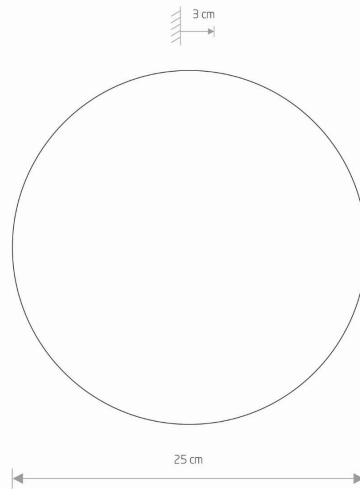

LUMINAIRE MODEL

**RING LED M  
7635**

CATALOGUE GROUP  
COUNTRY OF ORIGIN

—  
**MADE IN POLAND**

LIGHT SOURCE **LED**  
 LIGHT SOURCES TYPE **Integrated**  
 MAXIMUM WATTAGE **10W**  
 LAMP INCLUDES SOURCE OF LIGHT **Yes**  
 NUMBER OF LIGHT SOURCES **1**  
 IP **IP20**  
**Interior use**  
 LIFETIME **30000h**

PACKAGE DIMENSIONS **25.5cm/25.5cm/3.5cm**  
(L/W/H)

NET/GROSS WEIGHT **0.71kg/0.81kg**

ASSEMBLY METHOD **Direct assembly**

LEADING/SUPPLEMENTARY COLOR **Black**

MATERIALS **Painted steel**

ELECTRICAL SECURITY CLASS **I**

POWER SUPPLY **~220-230V/50/60Hz**

DIMENSIONS

5 903139763592

Item No.	POWER	COLOR TEMP	LUMEN	BEAM ANGLE	CRI	IP	LED BRAND	DRIVER BRAND	LIFETIME	WARRANTY
7635	10W	3000K	130lm	—	>90	IP20	—	—	30000h	—