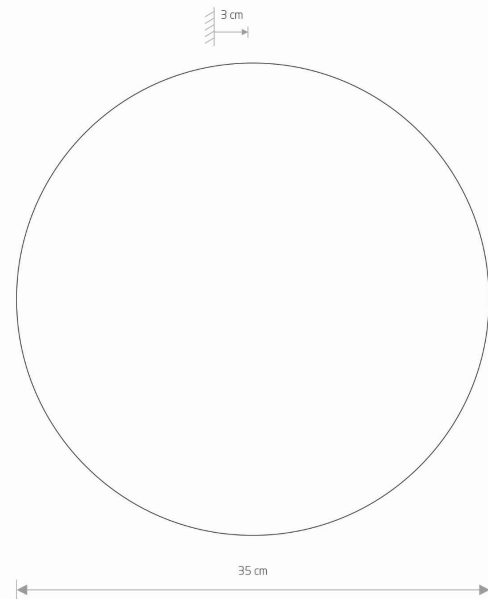

LUMINAIRE MODEL

**RING LED L
7636**

CATALOGUE GROUP
COUNTRY OF ORIGIN

—
MADE IN POLAND

LIGHT SOURCE **LED**
 LIGHT SOURCES TYPE **Integrated**
 MAXIMUM WATTAGE **13W**
 LAMP INCLUDES SOURCE OF LIGHT **Yes**
 IP **IP20**
Interior use
 LIFETIME **30000h**

PACKAGE DIMENSIONS (L/W/H) **35.5cm/35.5cm/3.5cm**

NET/GROSS WEIGHT **1.4kg/1.6kg**

ASSEMBLY METHOD **Direct assembly**

LEADING/SUPPLEMENTARY COLOR **Black**

MATERIALS **Painted steel**

ELECTRICAL SECURITY CLASS **I**

POWER SUPPLY **~220-230V/50/60Hz**

DIMENSIONS

Item No.	POWER	COLOR TEMP	LUMEN	BEAM ANGLE	CRI	IP	LED BRAND	DRIVER BRAND	LIFETIME	WARRANTY
7636	13W	3000K	160lm	—	>90	IP20	—	—	30000h	—