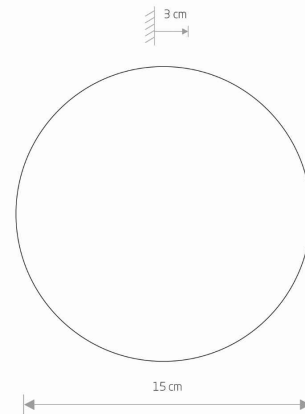

LUMINAIRE MODEL

RING LED S
7637

CATALOGUE GROUP
COUNTRY OF ORIGIN

—
MADE IN POLAND

LIGHT SOURCE **LED**
 LIGHT SOURCES TYPE **Integrated**
 MAXIMUM WATTAGE **7W**
 LAMP INCLUDES SOURCE OF LIGHT **Yes**
 IP **IP20**
Interior use
 LIFETIME **30000h**

PACKAGE DIMENSIONS (L/W/H) **17.4cm/16cm/4cm**
 NET/GROSS WEIGHT **0.3kg/0.38kg**
 ASSEMBLY METHOD **Direct assembly**
 LEADING/SUPPLEMENTARY COLOR **White**
 MATERIALS **Painted steel**
 ELECTRICAL SECURITY CLASS **I**
 POWER SUPPLY **~220-230V/50/60Hz**

DIMENSIONS

Item No.	POWER	COLOR TEMP	LUMEN	BEAM ANGLE	CRI	IP	LED BRAND	DRIVER BRAND	LIFETIME	WARRANTY
7637	7W	3000K	60lm	—	>90	IP20	—	—	30000h	—