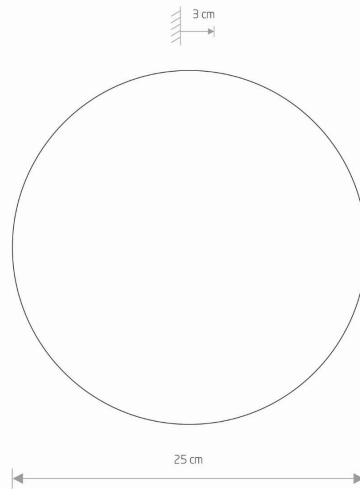

LUMINAIRE MODEL

**RING LED M  
7638**

CATALOGUE GROUP  
COUNTRY OF ORIGIN

—  
**MADE IN POLAND**

LIGHT SOURCE **LED**  
 LIGHT SOURCES TYPE **Integrated**  
 MAXIMUM WATTAGE **10W**  
 LAMP INCLUDES SOURCE OF LIGHT **Yes**  
 IP **IP20**  
**Interior use**  
 LIFETIME **30000h**

PACKAGE DIMENSIONS (L/W/H) **25.5cm/25.5cm/3.5cm**

NET/GROSS WEIGHT **0.71kg/0.81kg**

ASSEMBLY METHOD **Direct assembly**

LEADING/SUPPLEMENTARY COLOR **White**

MATERIALS **Painted steel**

ELECTRICAL SECURITY CLASS **I**

POWER SUPPLY **~220-230V/50/60Hz**

DIMENSIONS

Item No.	POWER	COLOR TEMP	LUMEN	BEAM ANGLE	CRI	IP	LED BRAND	DRIVER BRAND	LIFETIME	WARRANTY
7638	10W	3000K	130lm	—	>90	IP20	—	—	30000h	—