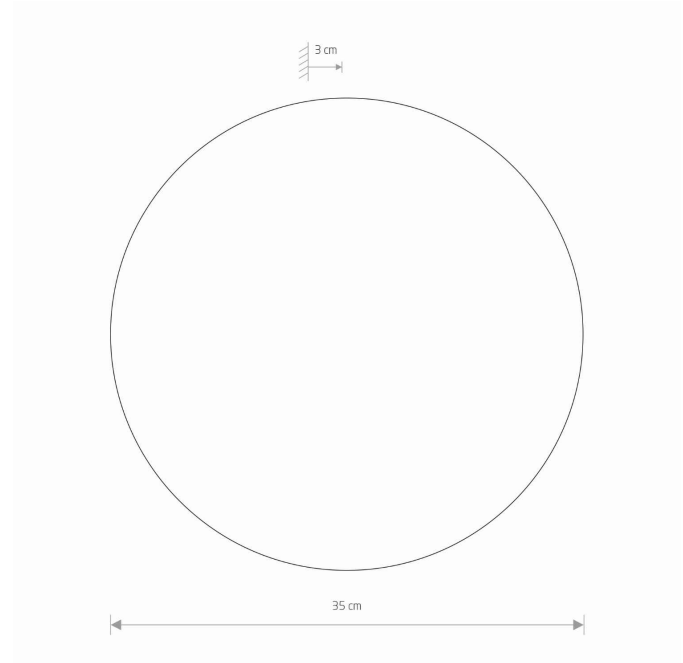

LUMINAIRE MODEL

**RING LED L
7640**

CATALOGUE GROUP
COUNTRY OF ORIGIN

—
MADE IN POLAND

LIGHT SOURCE **LED**
 LIGHT SOURCES TYPE **Integrated**
 MAXIMUM WATTAGE **13W**
 LAMP INCLUDES SOURCE OF LIGHT **Yes**
 NUMBER OF LIGHT SOURCES **1**
 IP **IP20**
Interior use
 LIFETIME **30000h**

PACKAGE DIMENSIONS **35.5cm/35.5cm/3.5cm**
(L/W/H)

NET/GROSS WEIGHT **1.4kg/1.6kg**

ASSEMBLY METHOD **Direct assembly**

LEADING/SUPPLEMENTARY COLOR **White**

MATERIALS **Painted steel**

ELECTRICAL SECURITY CLASS **I**

POWER SUPPLY **~220-230V/50/60Hz**

DIMENSIONS

5 9 0 3 1 3 9 7 6 4 0 9 4

Item No.	POWER	COLOR TEMP	LUMEN	BEAM ANGLE	CRI	IP	LED BRAND	DRIVER BRAND	LIFETIME	WARRANTY
7640	13W	3000K	160lm	—	>90	IP20	—	—	30000h	—