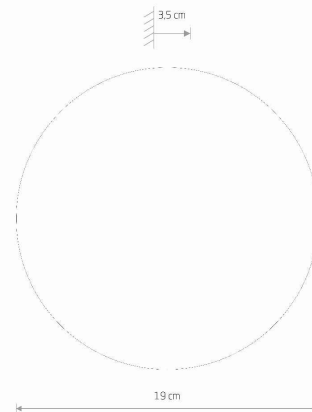

LUMINAIRE MODEL

**RING MIRROR LED S**  
**10276**

CATALOGUE GROUP  
COUNTRY OF ORIGIN

—  
**MADE IN POLAND**

LIGHT SOURCE **LED**  
 LIGHT SOURCES TYPE **Integrated**  
 MAXIMUM WATTAGE **7W**  
 LAMP INCLUDES SOURCE OF LIGHT **Yes**  
 IP **IP20**  
**Interior use**  
 LIFETIME **30000h**

THIS PRODUCT 10276 CONTAINS A LIGHT SOURCE COB 12V 480 2835 IP20 WARM OF ENERGY EFFICIENCY CLASS: F

PACKAGE DIMENSIONS **22cm/22cm/6cm**  
(L/W/H)

NET/GROSS WEIGHT **0.59kg/0.765kg**

ASSEMBLY METHOD **Direct assembly**

LEADING/SUPPLEMENTARY COLOR **Other,Black**

MATERIALS **Glass,Painted steel**

STYLE **Modern**

ELECTRICAL SECURITY CLASS **I**

POWER SUPPLY **~220-230V/50/60Hz**

DIMENSIONS

Item No.	POWER	COLOR TEMP	LUMEN	BEAM ANGLE	CRI	IP	LED BRAND	DRIVER BRAND	LIFETIME	WARRANTY
10276	7W	3000K	30lm	—	>90	IP20	—	—	30000h	—