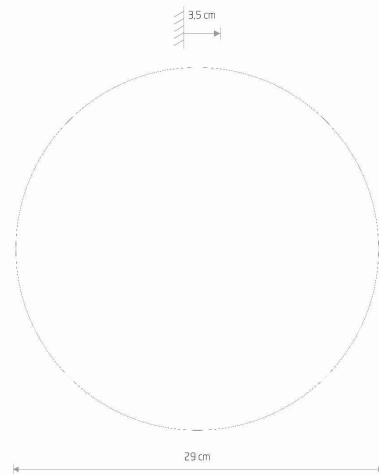

LUMINAIRE MODEL

**RING MIRROR LED M
10277**

CATALOGUE GROUP
COUNTRY OF ORIGIN

—
MADE IN POLAND

LIGHT SOURCE **LED**
 LIGHT SOURCES TYPE **Integrated**
 MAXIMUM WATTAGE **10W**
 LAMP INCLUDES SOURCE OF LIGHT **Yes**
 IP **IP20**
Interior use
 LIFETIME **30000h**

THIS PRODUCT 10277 CONTAINS A LIGHT SOURCE COB 12V 480 2835 IP20 WARM OF ENERGY EFFICIENCY CLASS: F

PACKAGE DIMENSIONS **33cm/33cm/6cm**
(L/W/H)

NET/GROSS WEIGHT **1.37kg/1.68kg**

ASSEMBLY METHOD **Direct assembly**

LEADING/SUPPLEMENTARY COLOR **Other,Black**

MATERIALS **Glass,Painted steel**

STYLE **Modern**

ELECTRICAL SECURITY CLASS **I**

POWER SUPPLY **~220-230V/50/60Hz**

DIMENSIONS

5 903139102773

Item No.	POWER	COLOR TEMP	LUMEN	BEAM ANGLE	CRI	IP	LED BRAND	DRIVER BRAND	LIFETIME	WARRANTY
10277	10W	3000K	60lm	—	>90	IP20	—	—	30000h	—