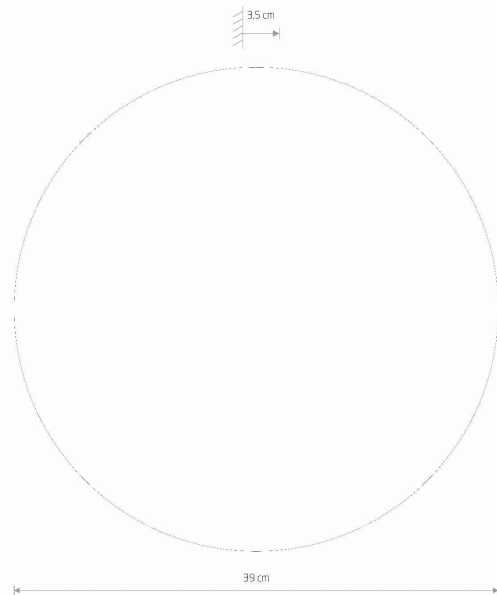

LUMINAIRE MODEL

**RING MIRROR LED L
10278**

CATALOGUE GROUP
COUNTRY OF ORIGIN

—
MADE IN POLAND

LIGHT SOURCE **LED**
 LIGHT SOURCES TYPE **Integrated**
 MAXIMUM WATTAGE **13W**
 LAMP INCLUDES SOURCE OF LIGHT **Yes**
 IP **IP20**
Interior use
 LIFETIME **30000h**

THIS PRODUCT 10278 CONTAINS A LIGHT SOURCE COB 12V 480 2835 IP20 WARM OF ENERGY EFFICIENCY CLASS: F

PACKAGE DIMENSIONS **43cm/43cm/6cm**
(L/W/H)

NET/GROSS WEIGHT **2.66kg/3kg**
 ASSEMBLY METHOD **Direct assembly**
 LEADING/SUPPLEMENTARY COLOR **Other,Black**
 MATERIALS **Glass,Painted steel**
 STYLE **Modern**
 ELECTRICAL SECURITY CLASS **I**
 POWER SUPPLY **~220-230V/50/60Hz**

DIMENSIONS

Item No.	POWER	COLOR TEMP	LUMEN	BEAM ANGLE	CRI	IP	LED BRAND	DRIVER BRAND	LIFETIME	WARRANTY
10278	13W	3000K	90lm	—	>90	IP20	—	—	30000h	—