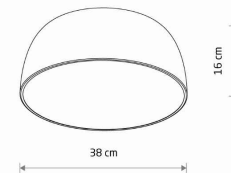

PACKAGE DIMENSIONS (L/W/H) **45cm/45cm/19cm**

NET/GROSS WEIGHT **1.67kg/2.72kg**

ASSEMBLY METHOD **Direct assembly**

LEADING/SUPPLEMENTARY COLOR **Black,White**

MATERIALS **Painted steel,Plastic**

STYLE **Modern**

ELECTRICAL SECURITY CLASS **I**

POWER SUPPLY **~220-230V/50/60Hz**

DIMENSIONS

5 903139801294