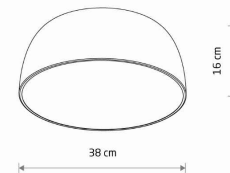

LUMINAIRE MODEL

**SATELLITE S
8013**

CATALOGUE GROUP
COUNTRY OF ORIGIN

—
MADE IN POLAND

LIGHT SOURCE **E27**
 LIGHT SOURCES TYPE **Replaceable**
 MAXIMUM WATTAGE **25W only LED**
 LAMP INCLUDES SOURCE OF LIGHT **No**
 NUMBER OF LIGHT SOURCES **3**
 IP **IP20**
Interior use

PACKAGE DIMENSIONS (L/W/H) **45cm/45cm/19cm**
 NET/GROSS WEIGHT **1.67kg/2.72kg**
 ASSEMBLY METHOD **Direct assembly**
 LEADING/SUPPLEMENTARY COLOR **White,White**
 MATERIALS **Painted steel,Plastic**
 STYLE **Modern**
 ELECTRICAL SECURITY CLASS **I**
 POWER SUPPLY **~220-230V/50/60Hz**

DIMENSIONS

5 903139801393