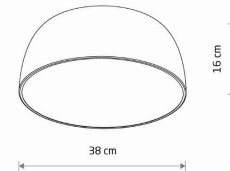

LUMINAIRE MODEL

**SATELLITE S  
8014**

CATALOGUE GROUP  
COUNTRY OF ORIGIN

—  
**MADE IN POLAND**

LIGHT SOURCE **E27**  
 LIGHT SOURCES TYPE **Replaceable**  
 MAXIMUM WATTAGE **25W only LED**  
 LAMP INCLUDES SOURCE OF LIGHT **No**  
 NUMBER OF LIGHT SOURCES **3**  
 IP **IP20**  
**Interior use**

PACKAGE DIMENSIONS (L/W/H) **45cm/45cm/19cm**  
 NET/GROSS WEIGHT **1.65kg/2.70kg**  
 ASSEMBLY METHOD **Direct assembly**  
 LEADING/SUPPLEMENTARY COLOR **Gray,White**  
 MATERIALS **Painted steel,Plastic**  
 STYLE **Modern**  
 ELECTRICAL SECURITY CLASS **I**  
 POWER SUPPLY **~220-230V/50/60Hz**

DIMENSIONS

5 903139801492