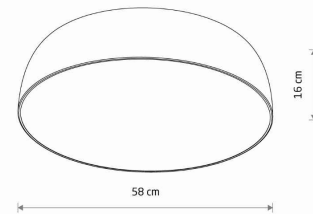

LUMINAIRE MODEL

**SATELLITE M
8017**

CATALOGUE GROUP
COUNTRY OF ORIGIN

—
MADE IN POLAND

LIGHT SOURCE **E27**
LIGHT SOURCES TYPE **Replaceable**
MAXIMUM WATTAGE **25W only LED**
LAMP INCLUDES SOURCE OF LIGHT **No**
NUMBER OF LIGHT SOURCES **7**
IP **IP20**
Interior use

PACKAGE DIMENSIONS (L/W/H) **65cm/65cm/19cm**
NET/GROSS WEIGHT **3.71kg/5.42kg**
ASSEMBLY METHOD **Direct assembly**
LEADING/SUPPLEMENTARY COLOR **White,White**
MATERIALS **Painted steel,Plastic**
STYLE **Modern**
ELECTRICAL SECURITY CLASS **I**
POWER SUPPLY **~220-230V/50/60Hz**

DIMENSIONS

5 903139801799