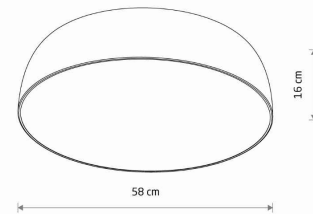

LUMINAIRE MODEL

**SATELLITE M
8018**

CATALOGUE GROUP
COUNTRY OF ORIGIN

—
MADE IN POLAND

LIGHT SOURCE **E27**
 LIGHT SOURCES TYPE **Replaceable**
 MAXIMUM WATTAGE **25W only LED**
 LAMP INCLUDES SOURCE OF LIGHT **No**
 NUMBER OF LIGHT SOURCES **7**
 IP **IP20**
Interior use

PACKAGE DIMENSIONS (L/W/H) **65cm/65cm/19cm**
 NET/GROSS WEIGHT **3.71kg/5.42kg**
 ASSEMBLY METHOD **Direct assembly**
 LEADING/SUPPLEMENTARY COLOR **Gray,White**
 MATERIALS **Painted steel,Plastic**
 STYLE **Modern**
 ELECTRICAL SECURITY CLASS **I**
 POWER SUPPLY **~220-230V/50/60Hz**

DIMENSIONS

5 903139801898