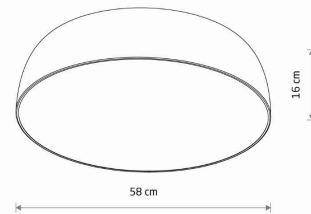

LUMINAIRE MODEL

**SATELLITE M  
8020**

CATALOGUE GROUP  
COUNTRY OF ORIGIN

—  
**MADE IN POLAND**

LIGHT SOURCE **E27**  
 LIGHT SOURCES TYPE **Replaceable**  
 MAXIMUM WATTAGE **25W only LED**  
 LAMP INCLUDES SOURCE OF LIGHT **Yes**  
 NUMBER OF LIGHT SOURCES **7**  
 IP **IP20**  
**Interior use**

PACKAGE DIMENSIONS (L/W/H) **65cm/65cm/19cm**  
 NET/GROSS WEIGHT **3.71kg/5.42kg**  
 ASSEMBLY METHOD **Direct assembly**  
 LEADING/SUPPLEMENTARY COLOR **Gray,White**  
 MATERIALS **Painted steel,Plastic**  
 STYLE **Modern**  
 ELECTRICAL SECURITY CLASS **I**  
 POWER SUPPLY **~220-230V/50/60Hz**

DIMENSIONS

5 903139802093